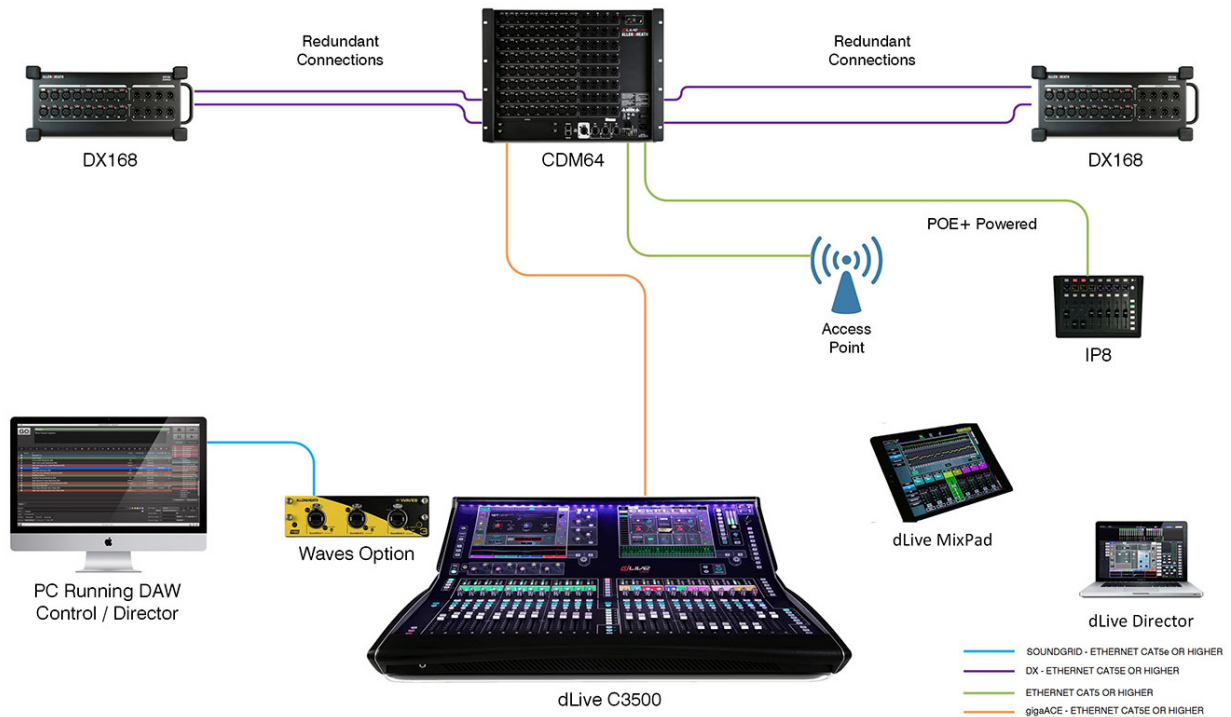

Connection Guide dLive C-Class Setup MEDIUM THEATRE

ALLEN & HEATH

Please note that items may not be sized to scale.

Parts List

- One - dLive CDM32 Mixrack
- One - dLive C3500
- Two - DX168 expander boxes
- One - IP8 network controller
- One - Waves option card
- One - Wi-Fi Router
- One - iPad with free dLive MixPad App
- One - Laptop with free dLive Director Software
- One - Desktop computer Digital Audio Workstation

Notes

- This system is capable of mixing up to 128 inputs x 64 outputs.
- Shielded Cat5e or better is recommended.

If you have any questions please contact your local rep.
Find more drawings at www.ProTechM.com/tools